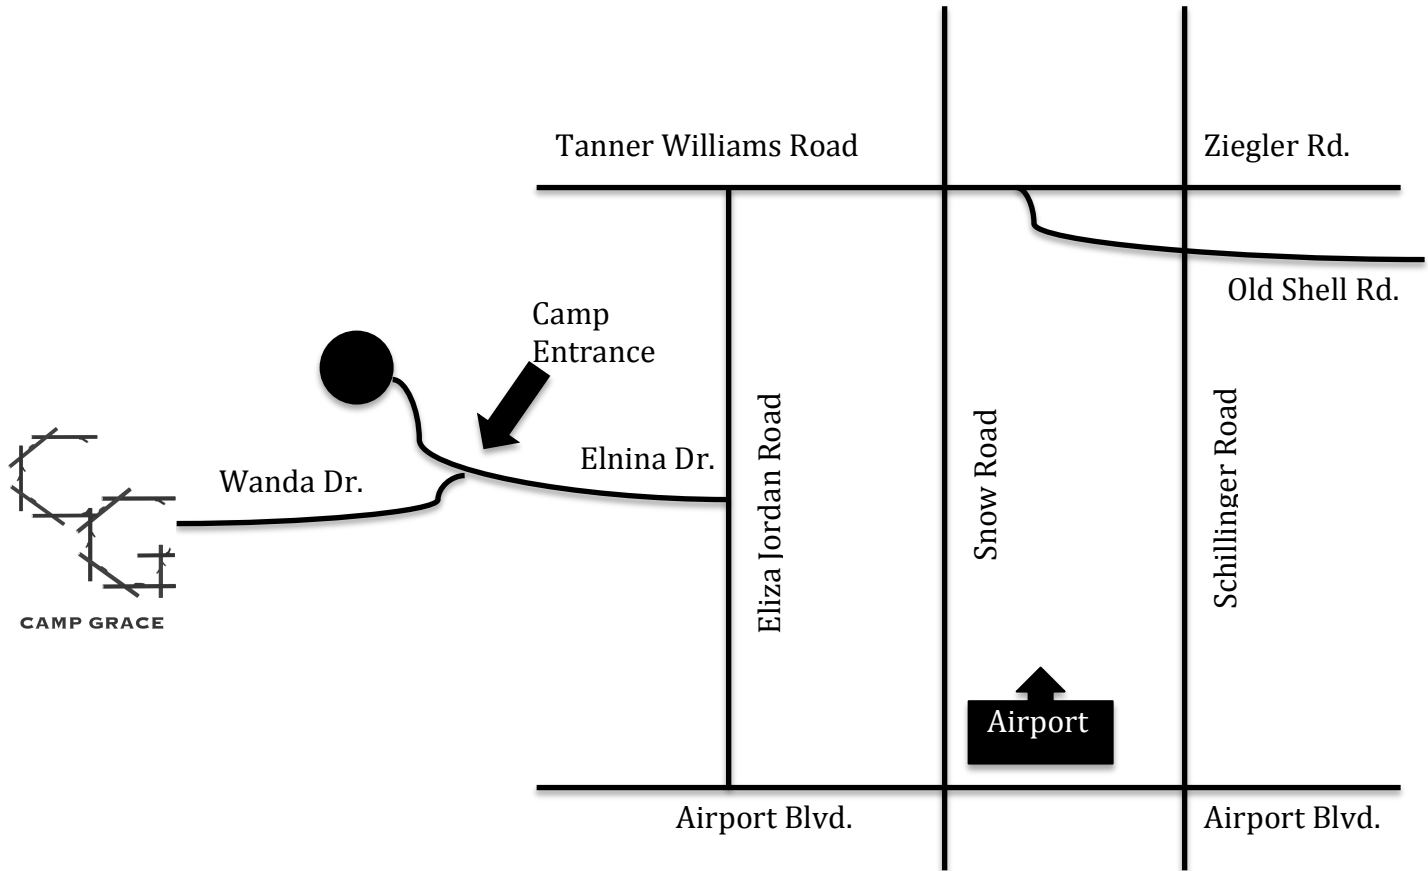

Directions to Camp Grace

Camp Grace
11081 Wanda Drive
Mobile, AL 36608
251-635-0935 (Office)

From Mobile Airport: (Airport address 8400 Airport Blvd., Mobile, AL 36608)

Mobile Airport is located on Airport Blvd. You continue west approx. 3.3 miles to Eliza Jordan Rd.; turn right onto Eliza Jordan Rd. and go 1.2 miles; turn left on to Elnina Dr. (Bevis Estates neighborhood); go approx. 0.2 miles and turn left in the turn of Elnina Dr. into camp property. There is a large overhead sign; Wanda Drive runs between two sets of horse fences. Follow instructions at gate for access to Camp Grace property.

From Old Shell Road:

Follow Old Shell Rd, west; follow it beyond Schillinger Road; beyond Schillinger Old Shell Rd. becomes Tanner Williams Road; Road will curve and combine with Ziegler Road and continue west as Tanner Williams Road; continue on Tanner Williams west until Eliza Jordan Road; turn left on Eliza Jordan Road and go approx. 2 miles; turn right on to Elnina Dr. (Bevis Estates neighborhood); go approx. 0.2 miles and turn left in the turn of Elnina Dr. into camp property. There is a large overhead sign; Wanda Drive runs between two sets of horse fences. Follow instructions at gate for access to Camp Grace property.